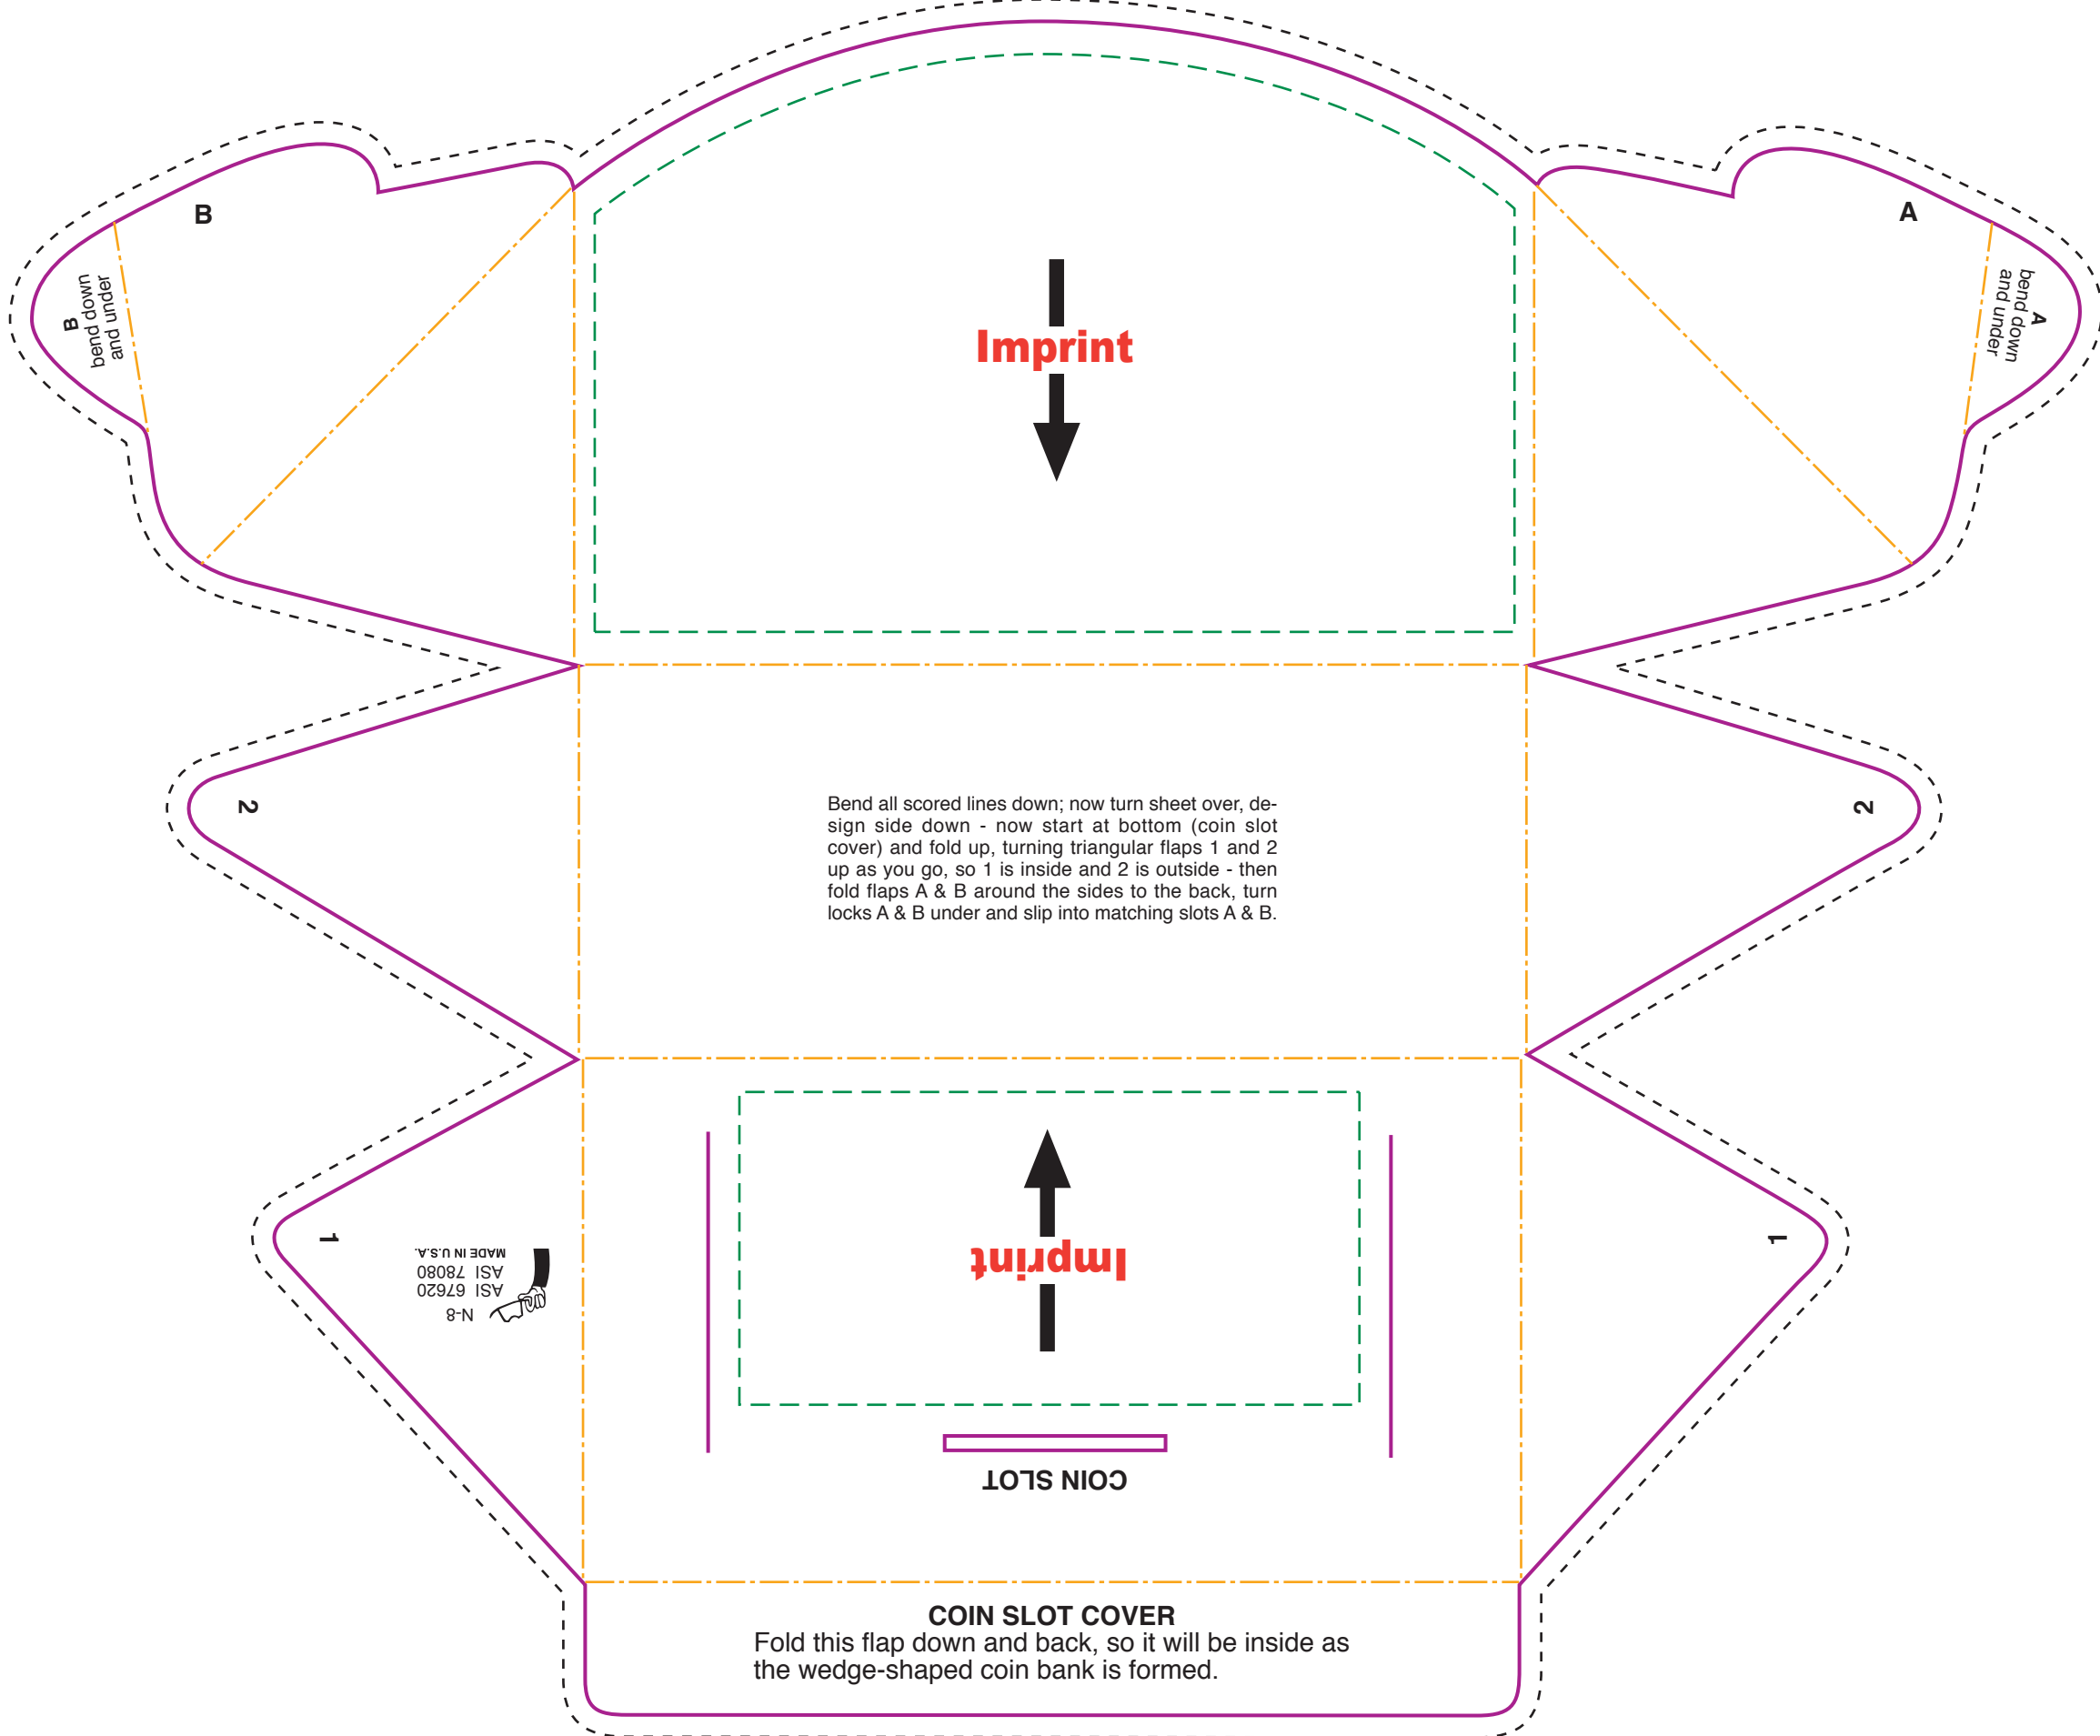

Actual size
Width: 11.75 in.
Height: 9.75 in.

N8
Dome Bank

- **Bleed Line**
(1/8" offset from Die Line)
- **Die Line**
(represents actual cut product)
- - - - **Live Area**
(3/16" inset from Die Line)
- . - . **Fold**

Please keep all text and graphics inside the Live Area unless the graphic element is intended to bleed. Borders, if included, should bleed outward from the Live Area.
 Please model spot colors using the Pantone solid coated Matching System
Please submit all Fonts and Links for output with your Final Composite.